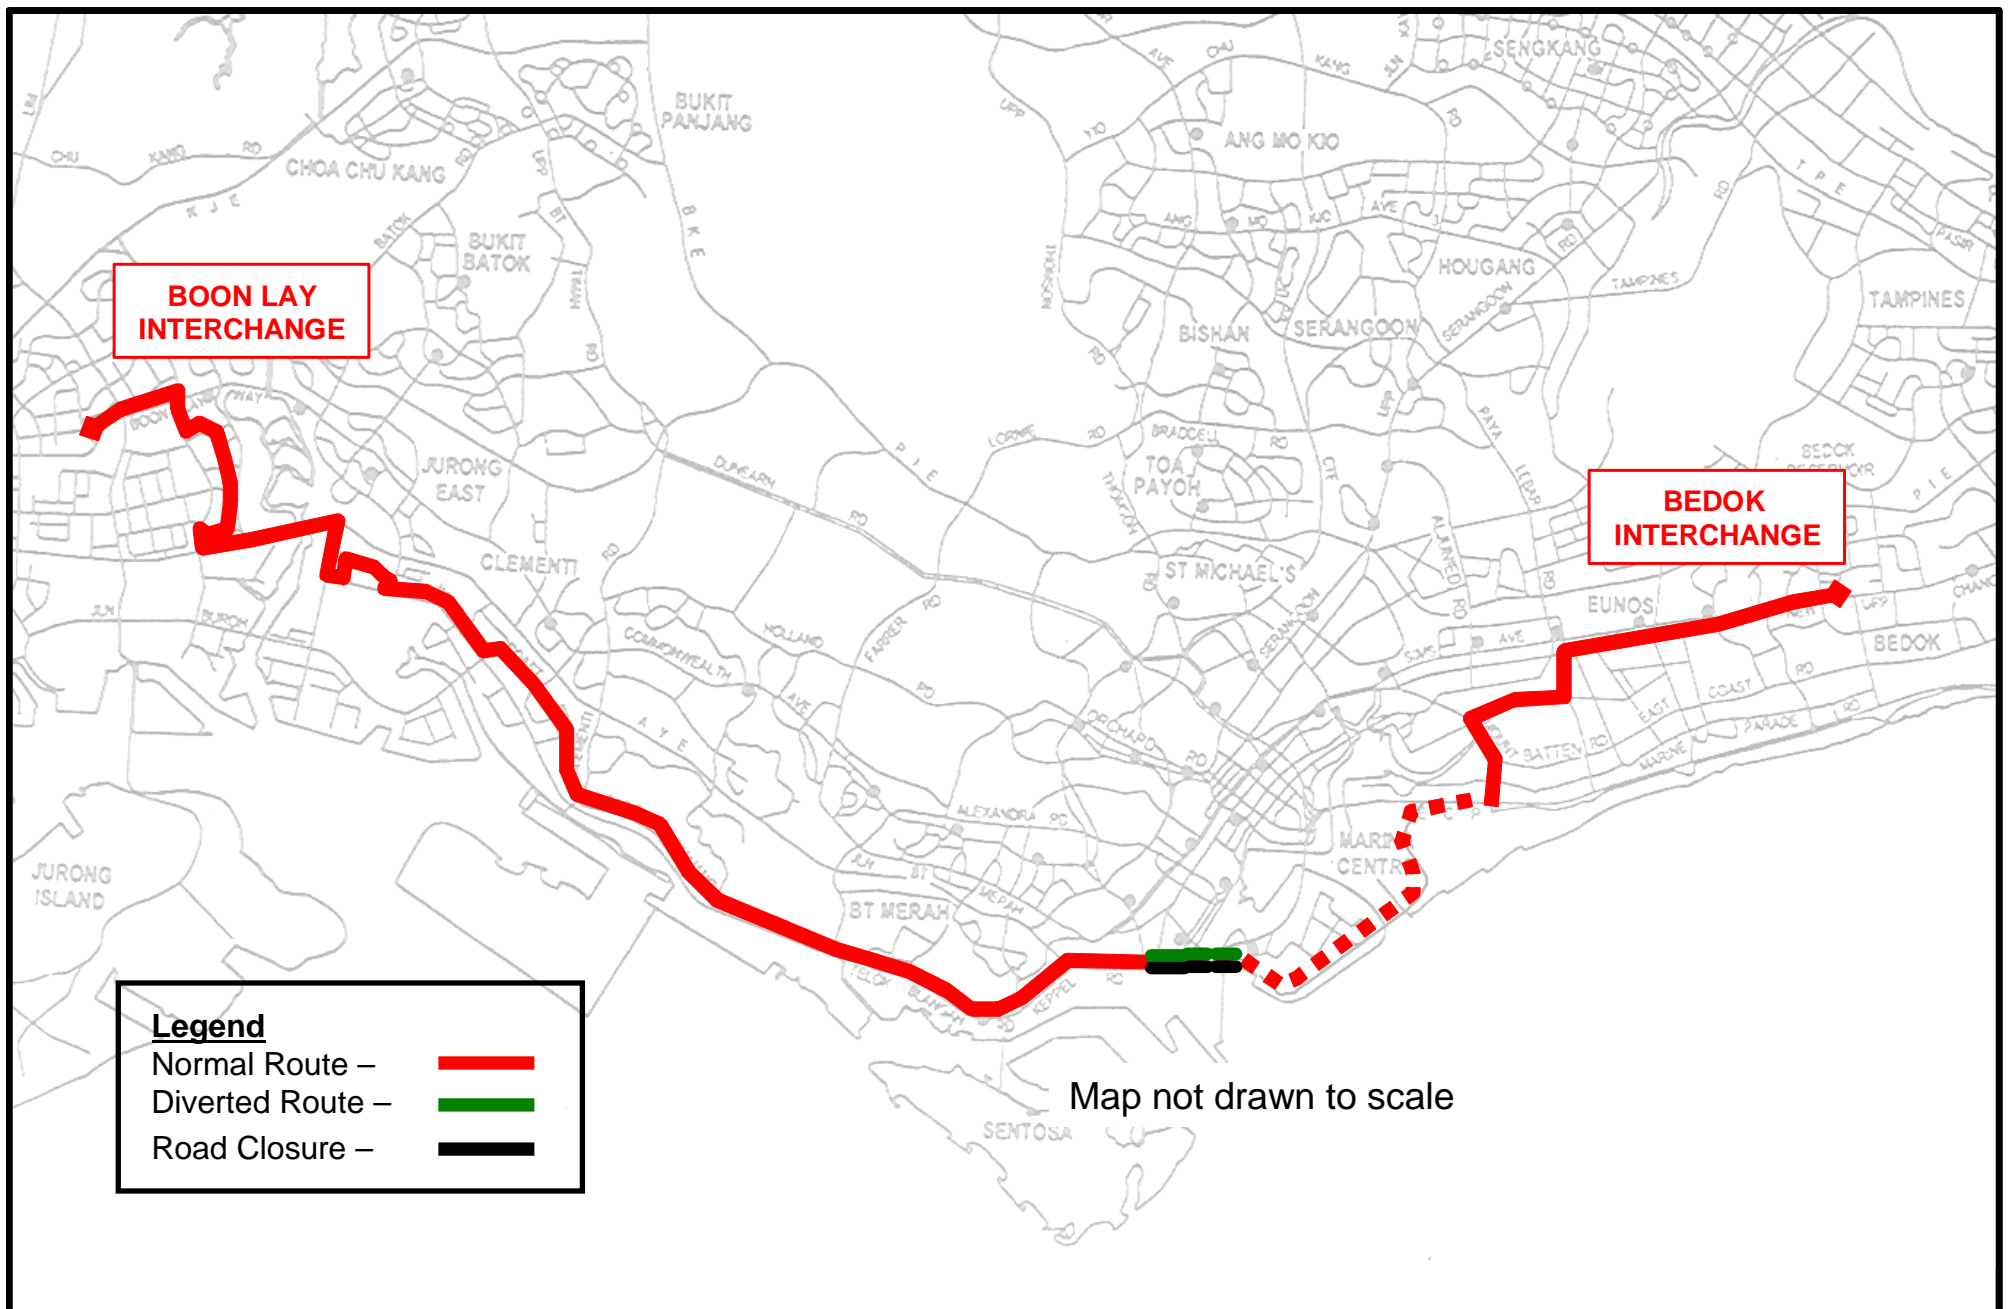

FIRST CALLING BUS STOP AFTER DIVERSION

ROAD NAME	BUS-STOP CODE	BUS-STOP DESCRIPTION
FORT RD	91081	FORT GDNS

We apologise for any inconvenience caused.